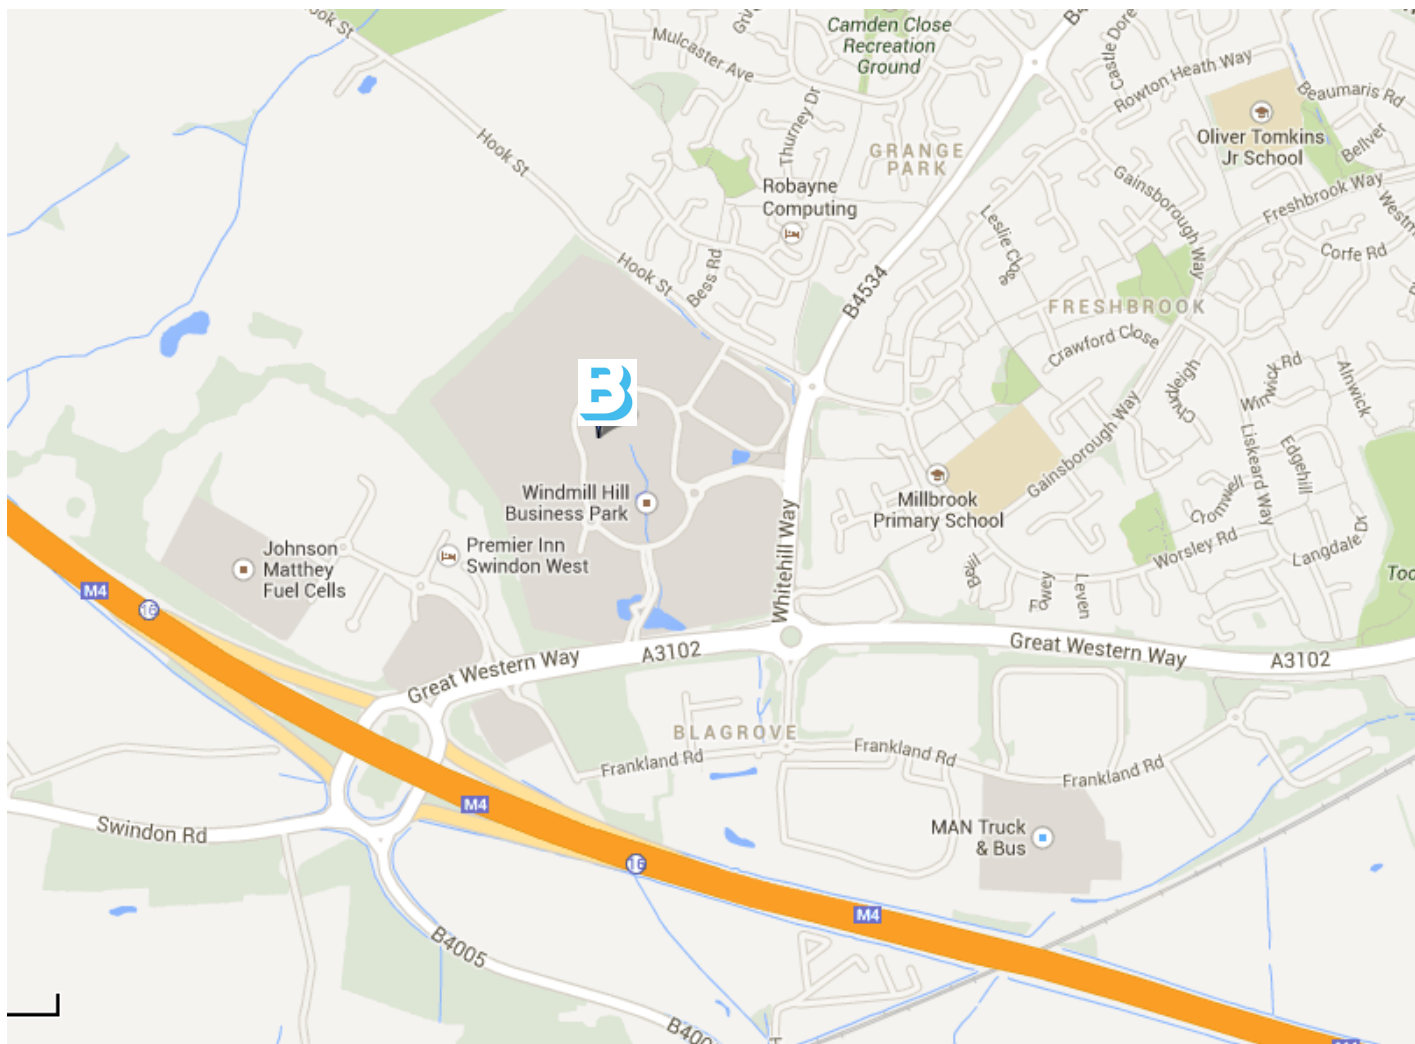

## DIRECTIONS TO OUR SWINDON OFFICE

Windmill Hill Business Park, Whitehill Way, Swindon, SN5 6QR

Exit the M4 at Junction 16. At the roundabout take the A3102 towards Swindon. Continue through the first set of lights. Windmill Hill is signposted on the left. Enter the Business Park and turn left. Follow the road round and Regus is situated on the right-hand side. Parking is available on site